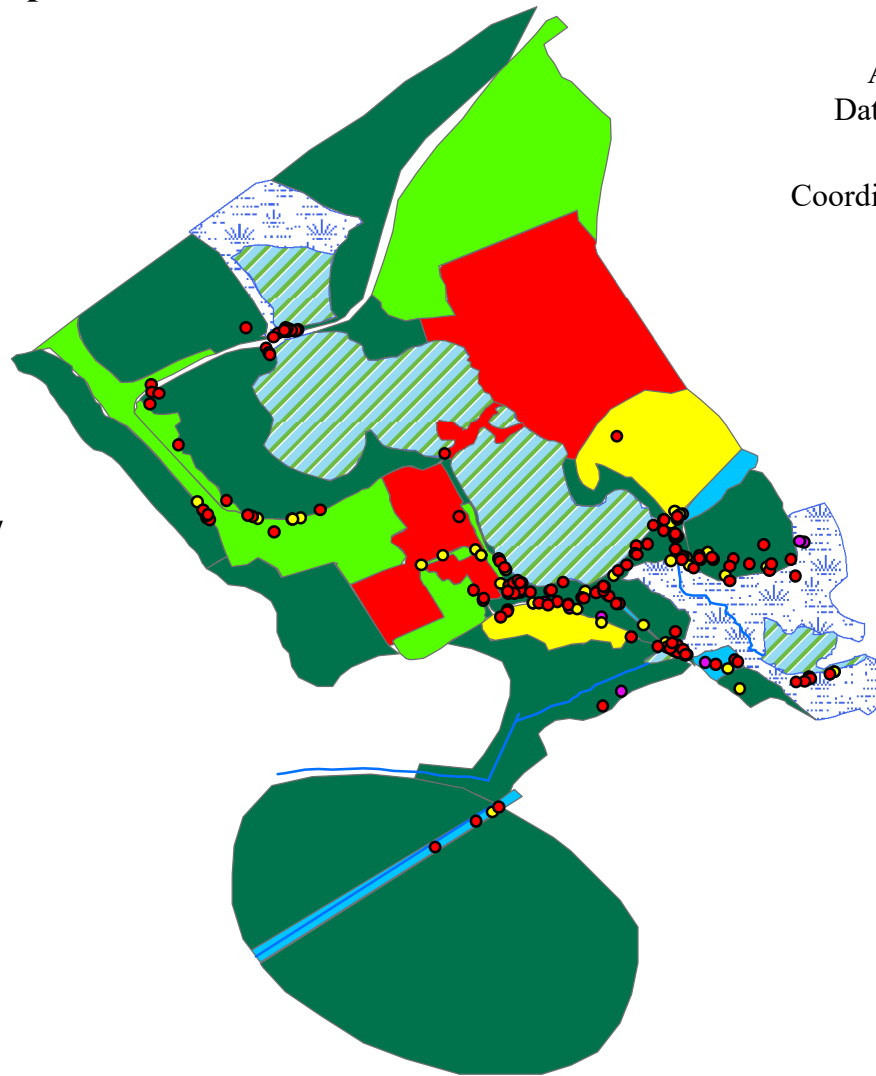

Leaf-Mining Insects on Different Land Cover Types at St. Andrews University 2015-2019

Leaf-mining Insect Groups and Land Cover Types

- Lepidoptera
- Hymenoptera
- Diptera
- Coleoptera
- Streams
- Clearcuts
- Forests
- Lawn
- Powerline Right-of-Way
- Swamp
- Urban Environments
- Wetlands

Author: Tracy S. Feldman
Data Source: Tracy S. Feldman
2015-2019

Coordinate System: GCS WGS 1984
Datum: WGS 1984
Units: Degree